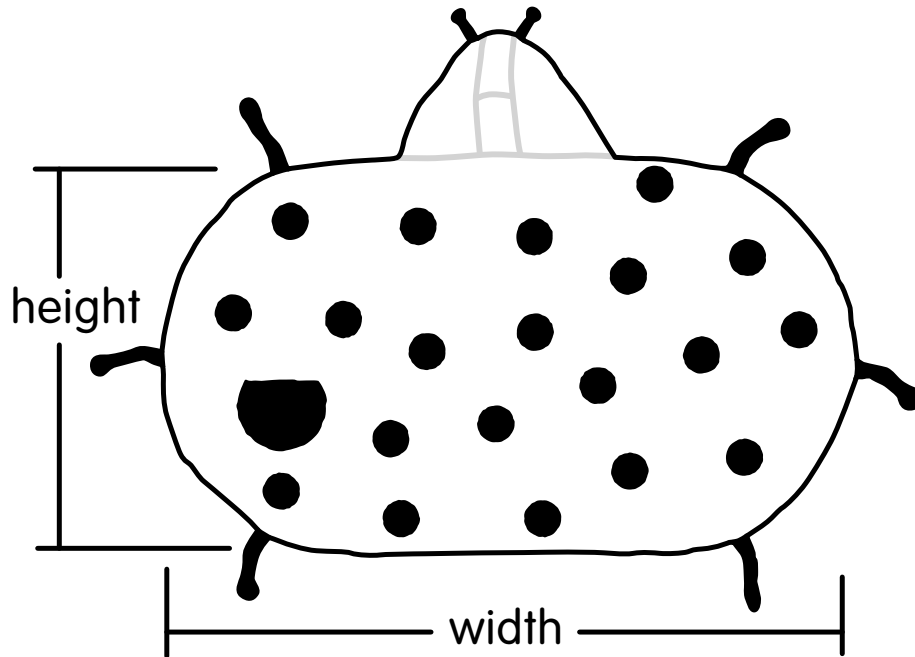

Kidorable Rain Boots Size Chart and Measurements

*length and width measurements are for inner sole of boots

Approx. Age	US size	EUR size	length		width	
12-18 months	5 (my first)	21	5.5"	14cm	2.25"	6cm
2	6	22	5.75"	14.5cm	2.25"	6cm
	7	23	6"	15cm	2.5"	6cm
3	8	24	6.25"	16cm	2.5"	6.5cm
	9	25	6.5"	17cm	2.5"	6.5cm
4	10	27	7"	18cm	2.5"	6.5cm
	11	28	7.25"	18.5cm	2.75"	7cm
5	12	29	7.5"	19cm	2.75"	7cm
6	13	30	7.75"	20cm	2.75"	7.5cm
	1	31	8"	20.5cm	3"	7.5cm
7	2	32	8.5"	21.5cm	3"	8cm
English Roses Styles Only:						
8	3	33	8.75"	22.5cm	3.25"	8cm
9	4	34	9"	22.5cm	3.25"	8.5cm
10	5	35	9.25"	23.5cm	3.5"	8.5cm
11-12	6	36	9.5"	24.5cm	3.5"	8.5cm

child's sizes

young adult sizes

Kidorable Rain Coats Size Chart and Measurements

Approx. Age	US size	EUR size	sleeve	length	chest
12-18 months	1T (my first)	70/76	10" 25cm	16" 40.5cm	13.75" 35cm
2	2T	80/86	10.75" 27.5cm	18" 46cm	14.5" 37cm
3	3T	92/98	12.5" 31.5cm	19.25" 49cm	15" 38cm
4	4T	104/110	13.25" 33.5cm	20.5" 52cm	15" 38cm
5	4/5	110/116	13.75" 35cm	21.75" 55cm	16.5" 42cm
6	5/6	116/122	14.25" 36cm	23.25" 59cm	17.25" 43.5cm
6-7	6/6X	128/134	15.25" 39cm	24.75" 63cm	18" 46cm
English Roses Styles Only:					
7-8	7/8	136/140	19" 48cm	25" 63.5cm	18" 46cm
9-10	9/10	142/146	20" 51cm	26" 66cm	18.5" 47cm
11-12	11/12	148/152	20.5" 52cm	27" 68.5cm	19" 48cm

Kidorable Towels Size Chart and Measurements

*length and width of towels are averages, every style has a unique shape

Approximate Age	size	height	width
up to 2 years	small	23" 58.5cm	36" 91.5cm
3-6 years	medium	27" 68.5cm	44" 112cm

Kidorable **umbrellas** measure 24" long and 27" diameter open

English Roses **umbrellas** measure 26" long and 33" diameter open

Kidorable **backpacks** measure an average 10" x 8" x 6"

Kidorable **knit hats & scarves** are one size fits most