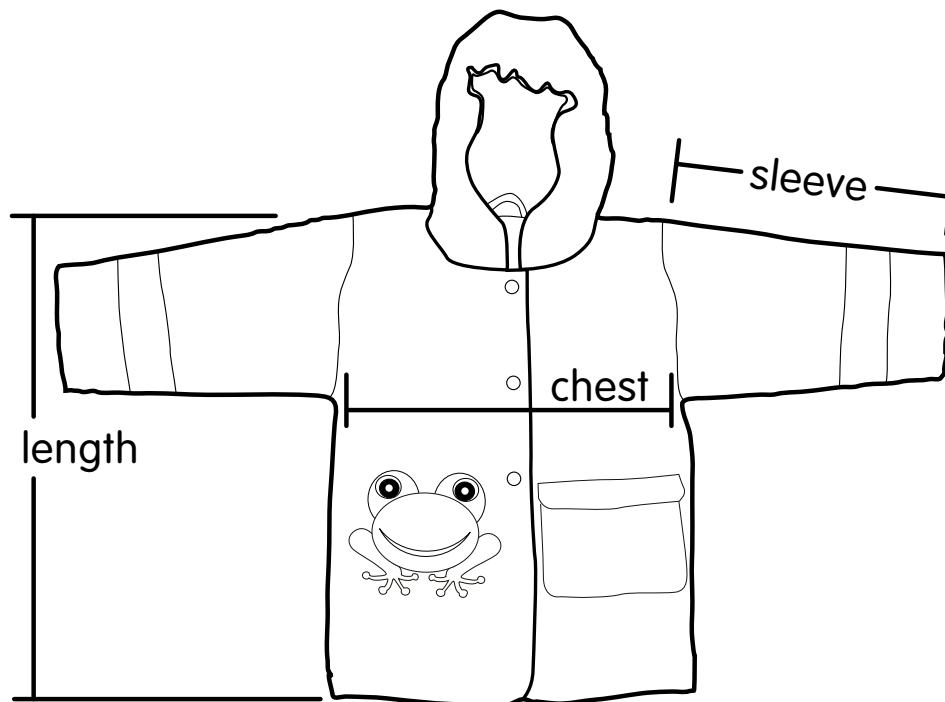

Kidorable Rain Boots Size Chart and Measurements

*length and width measurements are for inner sole of boots

Approx. Age	US size	EUR size	length		width	
12-18 months	5 (my first)	21	5.5"	14cm	2.25"	6cm
2	6	22	5.75"	14.5cm	2.25"	6cm
	7	23	6"	15cm	2.5"	6cm
3	8	24	6.25"	16cm	2.5"	6.5cm
	9	25	6.5"	17cm	2.5"	6.5cm
4	10	27	7"	18cm	2.5"	6.5cm
	11	28	7.25"	18.5cm	2.75"	7cm
5	12	29	7.5"	19cm	2.75"	7cm
6	13	30	7.75"	20cm	2.75"	7.5cm
	1	31	8"	20.5cm	3"	7.5cm
7	2	32	8.5"	21.5cm	3"	8cm
English Roses Styles Only:						
8	3	33	8.75"	22.5cm	3.25"	8cm
9	4	34	9"	22.5cm	3.25"	8.5cm
10	5	35	9.25"	23.5cm	3.5"	8.5cm
11-12	6	36	9.5"	24.5cm	3.5"	8.5cm

child's sizes

young adult sizes

Kidorable Rain Coats Size Chart and Measurements

Approx. Age	US size	EUR size	sleeve	length	chest
12-18 months	1T (my first)	70/76	10" 25cm	16" 40.5cm	13.75" 35cm
2	2T	80/86	10.75" 27.5cm	18" 46cm	14.5" 37cm
3	3T	92/98	12.5" 31.5cm	19.25" 49cm	15" 38cm
4	4T	104/110	13.25" 33.5cm	20.5" 52cm	15" 38cm
5	4/5	110/116	13.75" 35cm	21.75" 55cm	16.5" 42cm
6	5/6	116/122	14.25" 36cm	23.25" 59cm	17.25" 43.5cm
6-7	6/6X	128/134	15.25" 39cm	24.75" 63cm	18" 46cm
English Roses Styles Only:					
7-8	7/8	136/140	19" 48cm	25" 63.5cm	18" 46cm
9-10	9/10	142/146	20" 51cm	26" 66cm	18.5" 47cm
11-12	11/12	148/152	20.5" 52cm	27" 68.5cm	19" 48cm

Kidorable Towels Size Chart and Measurements

*length and width of towels are averages, every style has a unique shape

Approximate Age	size	height	width
up to 2 years	small	23" 58.5cm	36" 91.5cm
3-6 years	medium	27" 68.5cm	44" 112cm

Kidorable **umbrellas** measure 24" long and 27" diameter open

English Roses **umbrellas** measure 26" long and 33" diameter open

Kidorable **backpacks** measure an average 10" x 8" x 6"

Kidorable **knit hats & scarves** are one size fits most